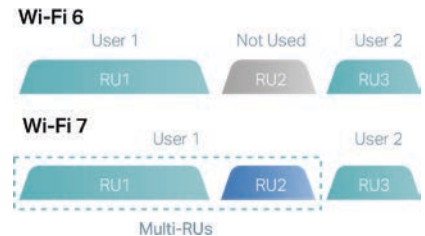

Higher Efficiency

Multi-RU increases data transfer efficiency by introducing a more flexible way for Resource Unit (RU) allocation. Preamble Puncturing, MLO, and flexible bandwidth combination further increase efficiency.