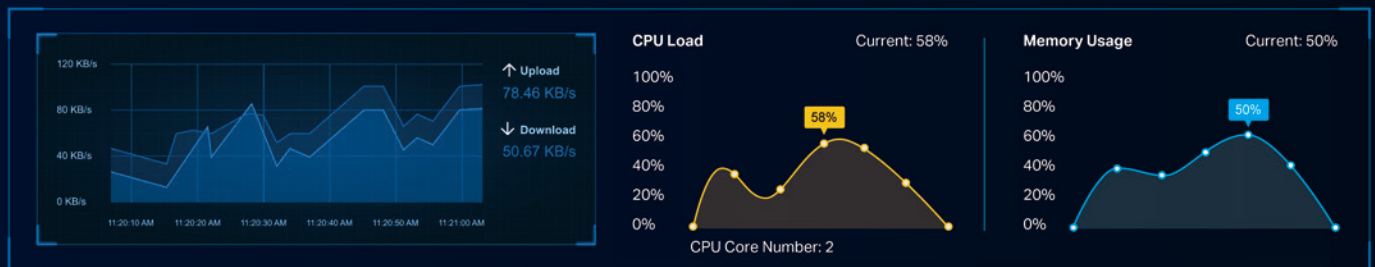

» Easy-to-Use Game Panel and Traffic Monitoring

Real-Time Game Statistics

See the real-time latency, system utilization, and game duration of your network with just a glance on an exclusive game dashboard. This ensures every detail is tweaked the way you like.