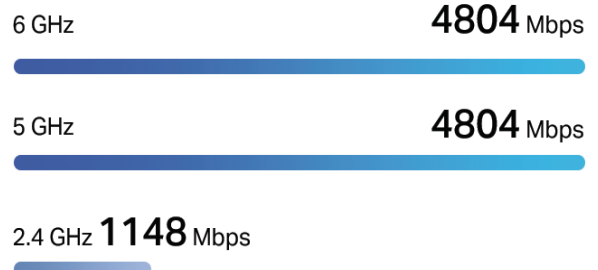

▶ Game-Changing Speeds

Archer AXE200 Omni, armed with a tri-band structure, lets you assign more devices to the dedicated bands for faster and smoother WiFi connections. With WiFi speeds entering the 10G era, experience cutting-edge 8K streaming and latency-free VR gaming.