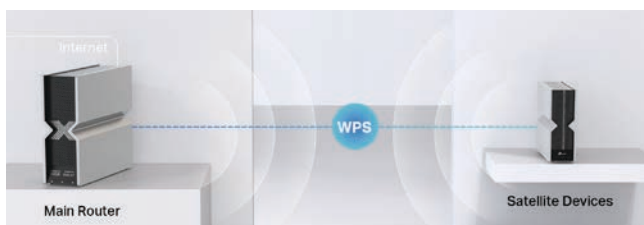

Seamless Wi-Fi Connections with One Network Name

Connects mobile devices to your routers or extenders that provide the best coverage. Devices compatible with EasyMesh also share a single Wi-Fi name so you stay connected in every room.

Stability Meets Flexibility

Choose from a wide range of models to build your solid whole-home mesh network with EasyMesh-compatible TP-Link routers.

- ✓ Main Router + All EasyMesh-Compatible Routers / Range Extenders
- ✓ Main Router + All OneMesh™ Range Extenders

One-Click Settings

Simply choose your main router and satellite devices, then press their WPS buttons.² Seamless Mesh Wi-Fi is as simple as that.

Every Dollar Goes Farther

No need to scrap your entire system when upgrading your coverage. Just add EasyMesh-compatible access points as needed to your existing Wi-Fi network.