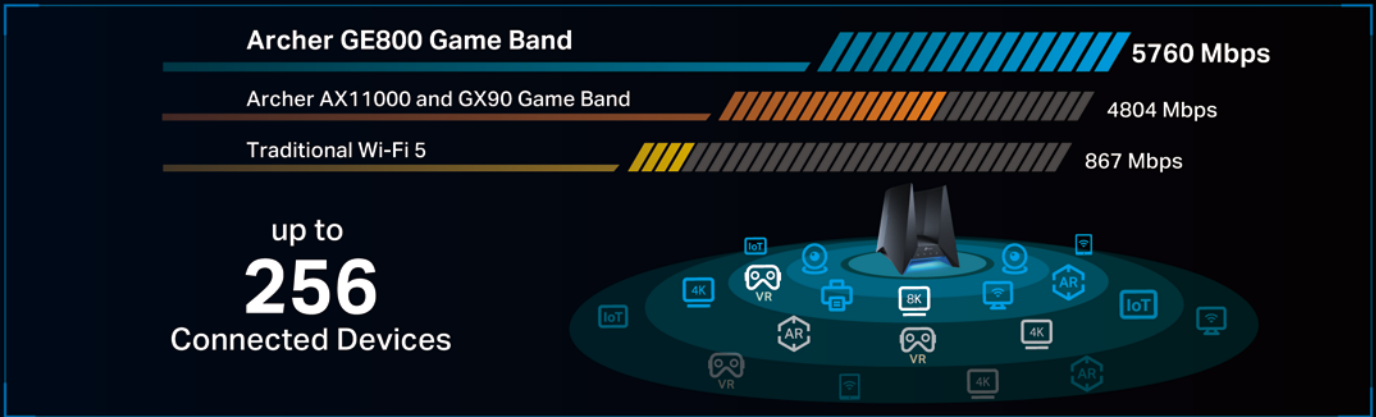

Hardware Forged for Gaming

» Unrivaled Wi-Fi and Connectivity

TP-Link Gaming Series routers, equipped with 12-stream tri-band, fuel your need for high-speed downloading and streaming. Wi-Fi 7 routers effortlessly connect up to 256 devices running games — all with minimal latency.