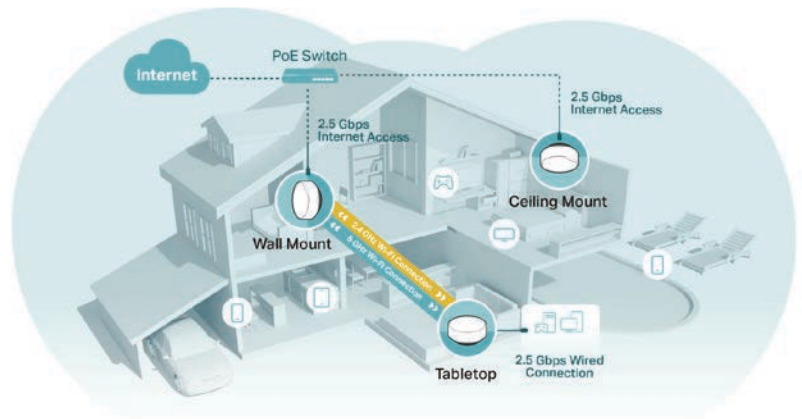

Enhanced Security
TP-Link HomeShield

- **AI-Driven Mesh** - Provides the ideal mesh Wi-Fi unique to your home and network environment by intelligently learning and improving itself from experience.
- **Improved Capacity** - OFDMA and MU-MIMO technologies enable simultaneous transmissions to over 150 devices.
- **Ultra-Low Latency** - Greater reduction in latency enables more responsive gaming and video chatting.
- **Minimized Wi-Fi Interference** - BSS Color avoids unnecessary slowdowns and minimizes Wi-Fi interference from the neighborhood.
- **Seamless Roaming** - Deco units work together to form a unified network. Walk through your home and stay connected with the fastest possible speeds.
- **Total Security** - WPA3, the next-gen encryption method, creates extra protection for your network.

Full-Scenario Mesh Wi-Fi, Everywhere

AX3000 Whole Home Mesh Wi-Fi 6 System with PoE

Deco X50-PoE

Flexible in Every Way

Deco X50-PoE lets you install, power, and access the internet exactly as you need. Place it on a tabletop or install it on a ceiling or wall with our adaptive accessories.

- Multiple Installation Options
- PoE/DC Power Supply
- Wired and Wireless Backhaul
- Supports Router/AP Mode

Multi-Scenario PoE Mesh Wi-Fi

Faster, Broader, More Devices

- Wi-Fi 6 Speed up to 3.0 Gbps
- Up to 2.5 Gbps Internet Access
- Connects over 150 Devices
- Covers up to 6,500 ft² / 600 m² (3-pack)