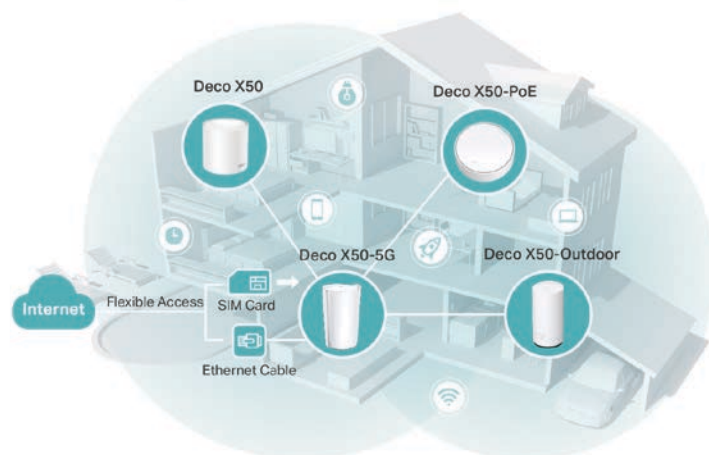

Quality of Service

Comprehensive Reports

Diversified Product Lines Meet Every Scenario

Deco provides solutions for all scenarios, and you can choose different Deco series/installation methods according to your demands. To accommodate these requirements, technologies such as 5G/4G, IP65, and PoE have been integrated into the Deco line.

Multiple Installation Options

Indoor to Outdoor

Tabletop/Ceiling/Wall Mount/Pole Mount

Full-scenario for All Your Internet Demands

Flexible Internet Access

Powerline Mesh: Works Through Walls and Floors

IoT Mesh Built for Smart Living

All Deco Models Work Together

With TP-Link Mesh Technology, every Deco model works together to immerse your whole home in powerful Wi-Fi no matter its size or shape. Want more coverage? Simply add more Deco units.

Whole Home Mesh Wi-Fi 7 Systems

BE33000 Whole Home Mesh Wi-Fi 7 System

Deco BE95

33 Gbps Deco Mesh and Whole Home Multi-Gig Coverage

As the flagship high-end Wi-Fi 7 Mesh system, Deco BE95 features the latest 6 GHz band, 320 MHz bandwidth, and 4K-QAM for a combined speed of up to 33 Gbps across 16 streams, bringing whole home multi-gigabit coverage.