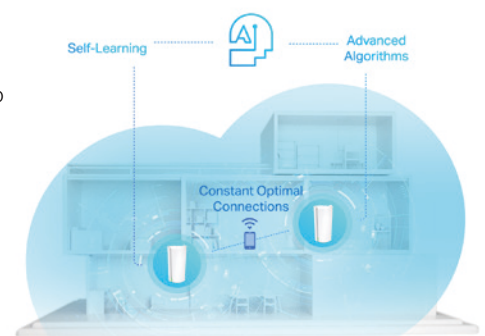

10G Multi-Gigabit Network

- ① 10 Gbps Multi-Gig Internet Access
- ② 10 Gbps Wired Connection

Seamless AI-Driven Mesh for a Smarter Home

Deco uses its custom algorithms to automate the connections on your network, ensuring the strongest possible signals at all times.