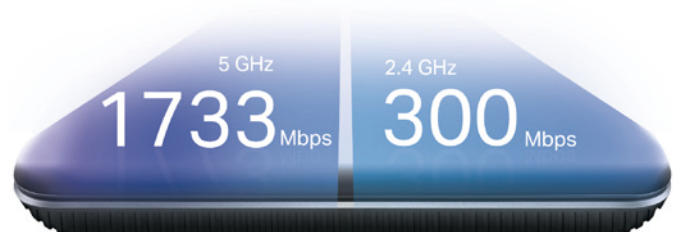

› Enjoy Your Network at Full Speed

The Archer VR2100 makes full use of its dual-band Wi-Fi, reaching speeds of up to 1733 Mbps on 5 GHz band and 300 Mbps on 2.4 GHz band. Enjoy a total speed of up to 2.1 Gbps to eliminate latency and buffering from your HD streams and lag from online games.