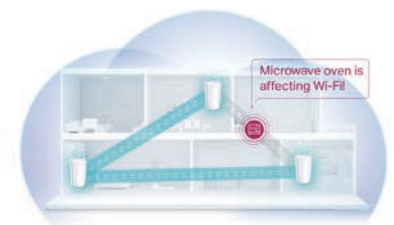

Connect to the Optimal Deco

Perfectly Timed Roaming

A Customized Mesh Solution

*Some features are still being developed on some models and will be supported in subsequent updates.