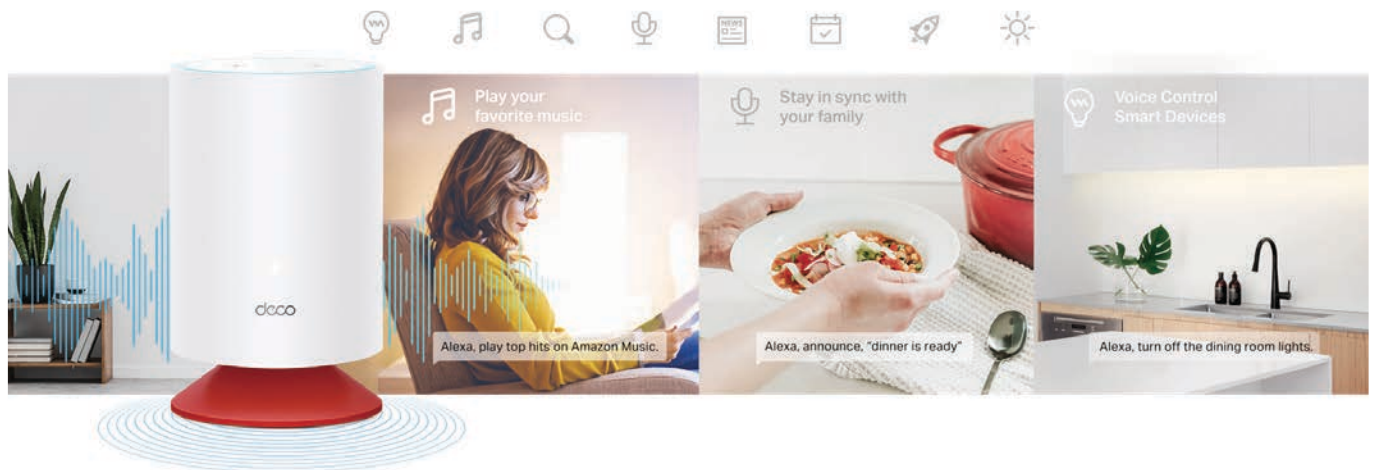

- **Connect More Devices** - Deco handles traffic from even the busiest network, providing lag-free connections for over 150 devices.
- **Seamless Roaming** - Deco units work together to form a unified network, ensuring you stay connected from anywhere.
- **HomeShield** - Real-time IoT protection, antivirus, and premium parental controls. (Deco M9 Plus supports HomeCare™ only)
- **Setup Made Easier than Ever** - The Deco app walks you through setup step by step.
- **Great Compatibility** - All Decos work together.

Corner to Corner Wi-Fi 6, Corner to Corner Voice Control

AX3000 Mesh Wi-Fi 6 System with
Built-in Smart Speaker

Deco Voice X50

▶ Corner to Corner Wi-Fi 6

The Deco whole home mesh Wi-Fi 6 system is designed to deliver a huge boost in coverage, speed, and total capacity. Get the latest mesh Wi-Fi 6 to enjoy a future-proof network that loads faster and connects all of your devices.

▶ Alexa Built-In

With Amazon Alexa built-in, Deco Voice transforms your smart home. Manage your smart home devices, get today's weather, make changes to your schedule, and queue your favorite playlists. All you have to do is to ask Alexa.

▶ Corner to Corner Acoustic Experiences

A powerful acoustic solution delivers premium sound throughout your home. Stream audio through Amazon Music, Spotify, Pandora, TuneIn, and other platforms. Cast your favorite songs or podcasts anywhere in your home.