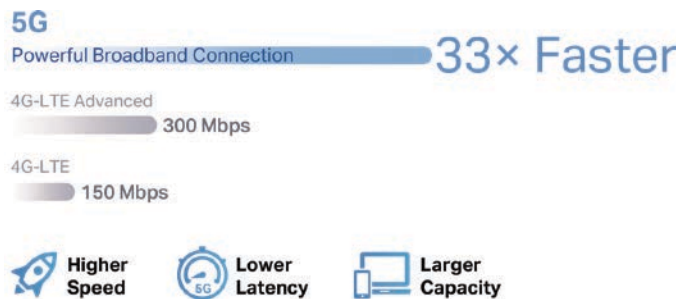

Deco BE65-5G

Wi-Fi 7 **5G**   

Revolutionary Speed

5G greatly boosts download speeds up to 5.0 Gbps (based on R15 Sub-6GHz) – 16.7× faster than 4G LTE-Advanced and 33× faster than 4G LTE. It brings fast, responsive network connections to tomorrow's mobile devices, with only 1 ms latency.

Wi-Fi 7 Mesh: Faster, Broader, For More Devices

BE11000 Tri-Band Wi-Fi

Speeds up to 11 Gbps

Covers Every Corner of Your Home

Broader Whole Home Coverage

Up to 320 MHz Bandwidth on 6 GHz

Wider Bandwidth Brings the Ultimate Speed