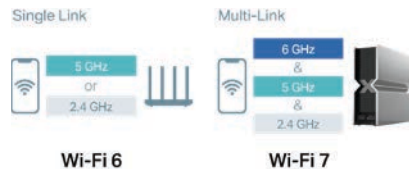

Less Latency

Multi-Link Operation (MLO) enables your network to simultaneously send and receive data over multiple radio bands to create a single aggregated connection, reducing latency and increasing anti jamming.