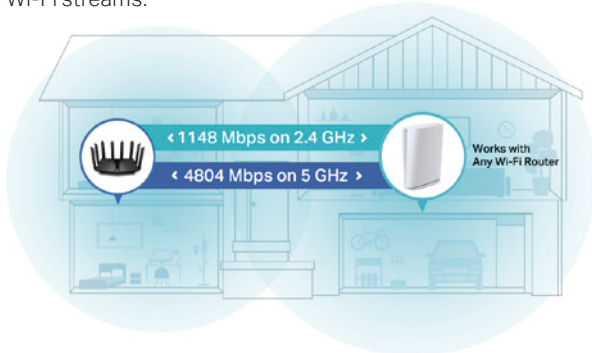

AX6000 Dual-Band Wi-Fi

Boosts overall speeds up to an incredible 6000 Mbps with 8× Wi-Fi streams.