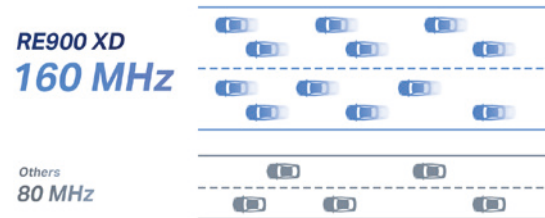

Enjoy a Stable, Seamless Wi-Fi

Create a true seamless mesh network with EasyMesh-Compatible*. Walk from room to room and stay connected with the fastest possible speeds.

Cutting-Edge Wi-Fi 6

The latest Wi-Fi technology makes annoying lag, endless loading, and dead spots a thing of the past. Enjoy the future of faster network loads and more connections.