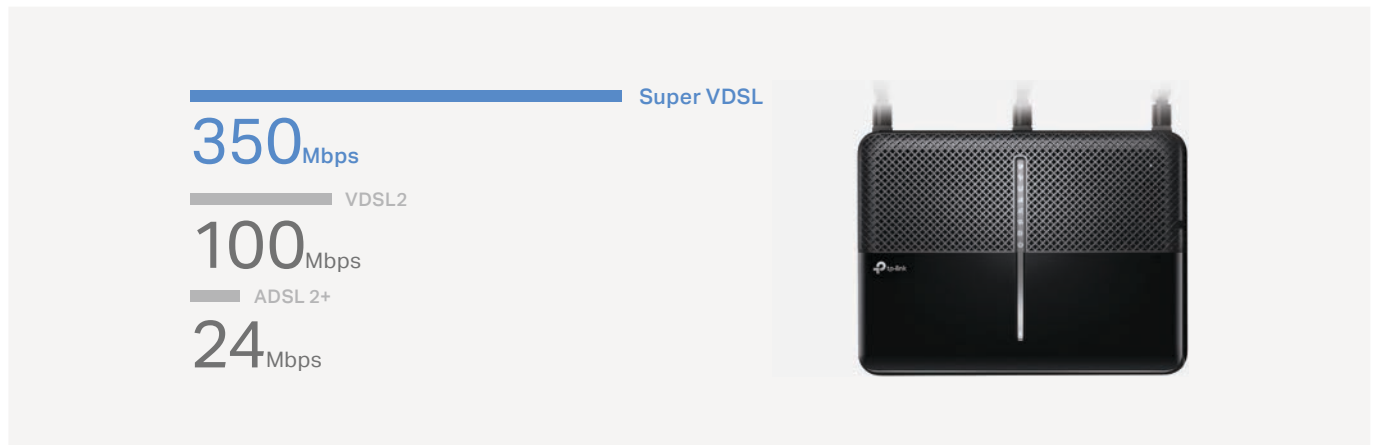

› Super VDSL - the Future of Internet Access

Archer VR2100 features Super VDSL (VDSL2 Profile 35b), the latest generation of DSL technology. Downstream is increased by up to 350 Mbps, 3.5× faster than its VDSL2 predecessor. The integrated DSL port also supports all standard DSL connections.