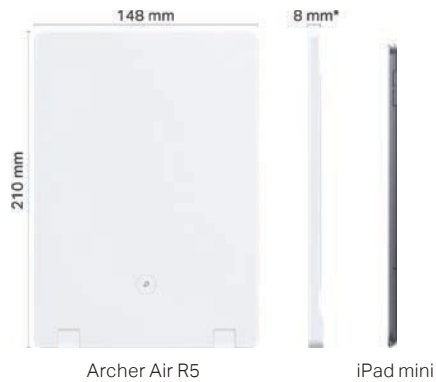

Archer Air Series

Thin Beyond Imagination

AX3000 Wi-Fi 6 Air Router / Archer Air R5

AX3000 Wi-Fi 6 Air Range Extender / Archer Air E5

▶ Unprecedented 8-mm Thin Design

The Archer Air series has an ultra-thin (8-mm thickness) and minimalist appearance (A5-paper size).* The compact and light design makes the size and weight close to the iPad Mini.