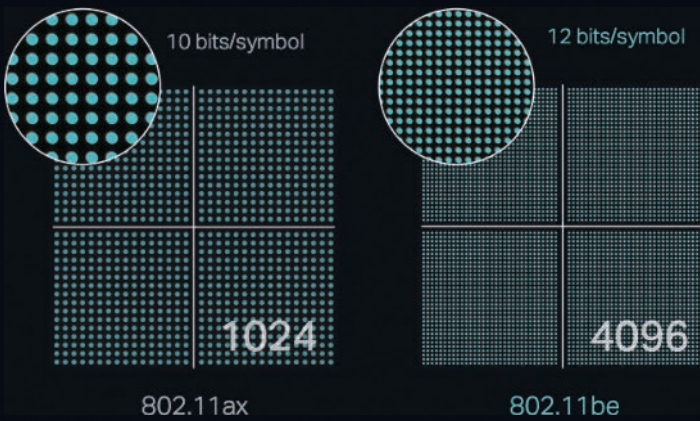

Without Preamble Puncturing

► **Preamble Puncturing — No Waste, No Congestion**

Before, busy channels meant bands could not be fully used. Data would only be sent through the primary channel. Now, with Preamble Puncturing, the interference can be blocked, opening up more channels to use.

► **Makes Full Use of Every Resource with Multi-RU**

With Wi-Fi 6, each user could only send or receive frames on an assigned resource unit (RU), which significantly limited the flexibility of the spectrum resource scheduling. To solve this problem and further enhance spectral efficiency, Wi-Fi 7 allows multiple RUs to be assigned to a single user and can combine RUs for increased transmission efficiency.

► **Connect to More Devices with 16x16 MU-MIMO**

16 streams are available, double the theoretical physical transmission rate compared to Wi-Fi 6. This allows more simultaneous device connections and increases overall throughput and peak performance.

► **Pack More Data for Higher Speeds with 4K-QAM**

4096-QAM improves raw speeds by 20% compared to Wi-Fi 6's 1024-QAM. This allows you to watch flawless 4K/8K videos and play massive online games without lag.

Wi-Fi 7 Applications