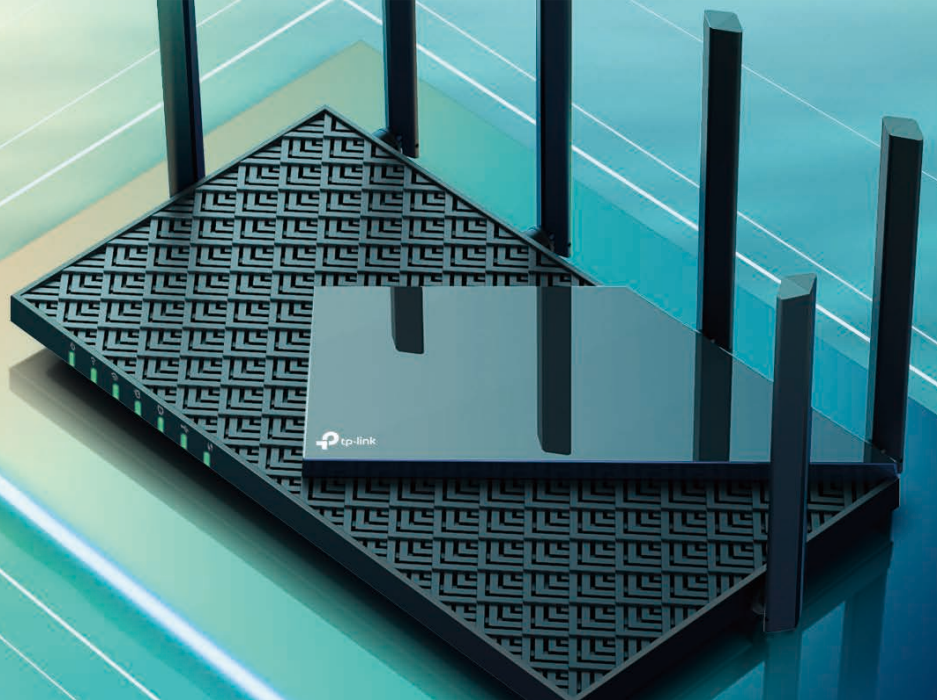

* The EasyMesh function is still being developed on some models and will be supported in subsequent software updates.

Faster. Cooler. Safer

AX5400 Dual-Band Gigabit
Wi-Fi 6 Router

Archer AX73

Wi-Fi 6

HomeShield

5.4 Gbps
Wi-Fi Speed

4x Greater
Capacity

Ultra-Low
Latency

AX5400 Dual-Band Wi-Fi

4804 Mbps (5 GHz) + 574 Mbps (2.4 GHz)

EasyMesh-Compatible*

Flexibly Create a Mesh Network

Lightning-Fast Media Sharing