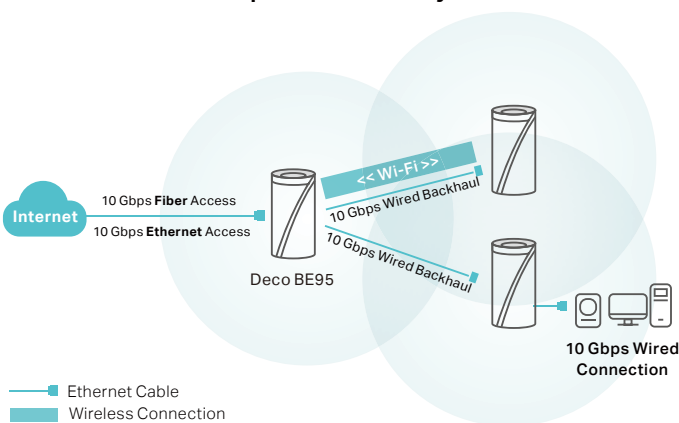

All Deco Models Work Together

With TP-Link Mesh Technology, every Deco model works together to immerse your whole home in powerful Wi-Fi no matter its size or shape. Want more coverage? Simply add more Deco units.

Whole Home Mesh Wi-Fi 7 Systems

BE33000 Whole Home Mesh Wi-Fi 7 System

Deco BE95

33 Gbps Deco Mesh and Whole Home Multi-Gig Coverage

As the flagship high-end Wi-Fi 7 Mesh system, Deco BE95 features the latest 6 GHz band, 320 MHz bandwidth, and 4K-QAM for a combined speed of up to 33 Gbps across 16 streams, bringing whole home multi-gigabit coverage.

Ultra-Fast Quad-Band Experience with 16 Streams

Deco BE95, a Wi-Fi 7 powered quad-band network boosts overall speeds up to a stunning 33 Gbps, ideal for demanding applications like 8K video and cloud gaming.

Whole Home 10 Gbps Connectivity

10 Gbps Wired Connectivity

2× 10 Gbps + 2× 2.5 Gbps ports offer multi-Gig wired connections, so all your internet demands are met.

SPF+ Slot: High-Speed Fiber Connections

1× 10 Gbps SFP+ slot for high-bandwidth connectivity, converting fiber data to Ethernet cable data with an SFP module. This builds long-range point-to-point connections easily.