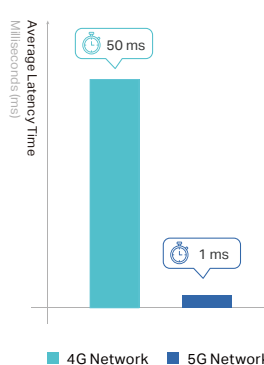

Lower latency, down to 1ms