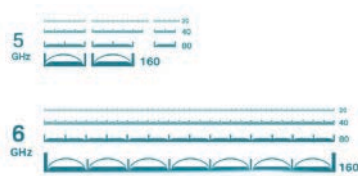

More Throughput

Allows for 7 additional 160 MHz channels that double bandwidth and throughput, enabling more simultaneous connections with no buffering.