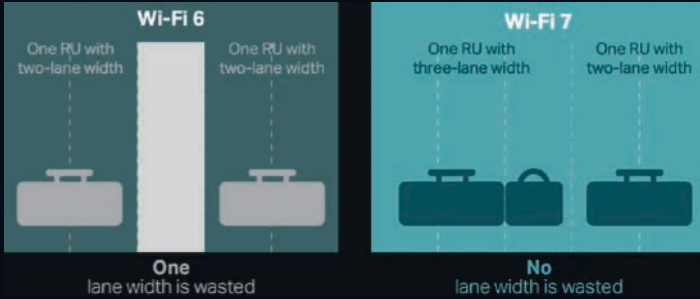

• Up to 320 MHz Bandwidth Brings the Ultimate Speed

The Wi-Fi 7 protocol standard adds a 320 MHz bandwidth mode for 6 GHz, directly doubling Wi-Fi 6 throughput. Now you can stream 8K in the express lane with double the width, ensuring other devices don't interfere with your streaming.

▶ Multi-Link Operation (MLO) Increases Throughput, Reduce Latency and Improve Reliability

Traditional Wi-Fi devices use a single link to transmit data. With Multi-Link Operation (MLO), Wi-Fi 7 enables devices to simultaneously send and receive data across different frequency bands and channels to increase throughput, reduce latency, and improve reliability for emerging applications like VR/AR, online gaming, remote offices, and cloud computing.

Without Preamble Puncturing

► **Preamble Puncturing — No Waste, No Congestion**

Before, busy channels meant bands could not be fully used. Data would only be sent through the primary channel. Now, with Preamble Puncturing, the interference can be blocked, opening up more channels to use.