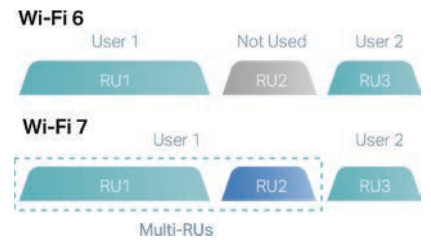

Seamless Roaming with EasyMesh-Compatible*

Create a mesh network by connecting to a EasyMesh Compatible router for seamless whole home coverage.

10G Multi-Gig Internet Connection

A 10 Gbps port makes full use of gigabit speeds from your local ISP. Break through the 1G bottleneck and drive your devices to peak performance.