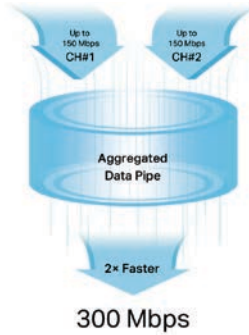

Enjoy the Freedom of Faster Speed

LTE-Advanced Mobile Wi-Fi

M7450

- **4G+**
  LTE-Advanced Cat6
- **AC1200** Selectable Dual-Band Wi-Fi
- **15h**
  Power to Keep Working
- **Easy Setup** with tpMFI
- Access for **32** Devices
- **32GB** microSD Card Slot

Do More with a Faster Mobile Connection of up to 300 Mbps

The M7450 supports the 4G LTE network LTE-A Cat 6, which uses Carrier Aggregation. This advanced technology merges the fragmented LTE band into a "virtual" wider band to increase the data rate to provide fast 4G speeds of up to 300 Mbps.

Power to Keep Working All Day Long for ~15 Hours

M7450 is equipped with a powerful 3000 mAh battery. On its own, it can work effortlessly up to 15 hours at full capacity and stand by for over 900 hours.

Advanced Screen & Menu for Easy Usage

The screen displays information of battery life, signal strength, Wi-Fi status, connected users, and more.

Supports Multi-Bands

Increased compatibility with the added B5 and B28 bands. *Version 1 is not supported.