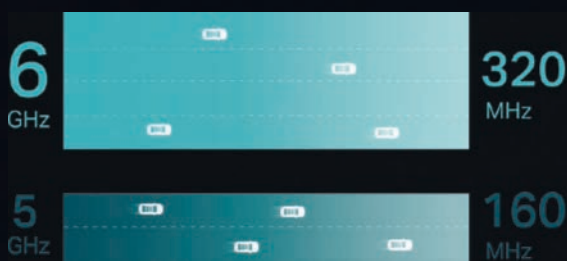

100× Lower Latency*

Worst Case Latency is 100× better compared to Wi-Fi 6 with 15× better AR/VR performance.

5× Network Capacity*

With 320 MHz and MLO (Multi-Link Operation), Wi-Fi 7 provides up to 5× greater capacity than Wi-Fi 6.

▶ 6 GHz: Express Data on the Latest Band

Access to the 6 GHz frequency brings more bandwidth, faster speeds, and lower latency, opening up resources for future innovations in AR/VR, 8K streaming and more.

• Up to 320 MHz Bandwidth Brings the Ultimate Speed

The Wi-Fi 7 protocol standard adds a 320 MHz bandwidth mode for 6 GHz, directly doubling Wi-Fi 6 throughput. Now you can stream 8K in the express lane with double the width, ensuring other devices don't interfere with your streaming.

What is 5G?

5G is the 5th generation of mobile networking, which enables connections for virtually everything.

What Does TP-Link 5G + Wi-Fi 7 Bring?

5G brings ultra-fast connections into your home and unlocks true Wi-Fi 7 speeds. Take advantage of the incredible fast upload speeds—upload videos and live stream your life! Just plug in the 5G SIM card and play with the latest generation of Wi-Fi.