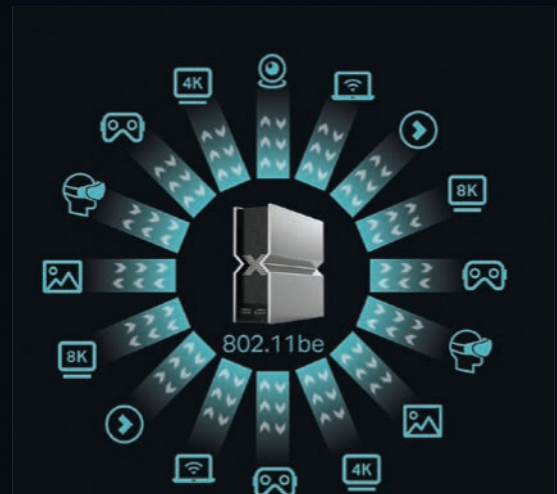

► **Pack More Data for Higher Speeds with 4K-QAM**

4096-QAM improves raw speeds by 20% compared to Wi-Fi 6's 1024-QAM. This allows you to watch flawless 4K/8K videos and play massive online games without lag.