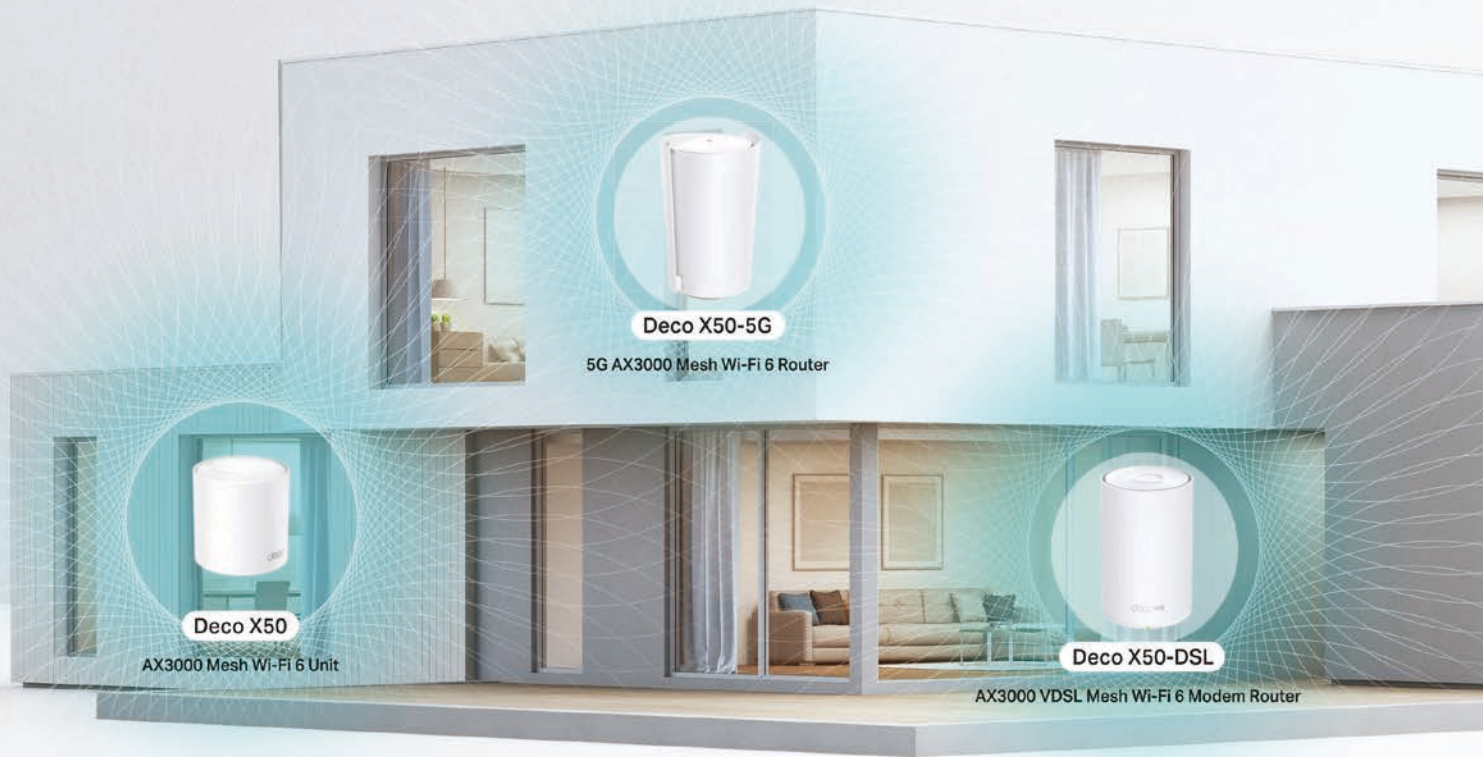

Whole Home 10 Gbps Connectivity

10 Gbps Wired Connectivity

2× 10 Gbps + 2× 2.5 Gbps ports offer multi-Gig wired connections, so all your internet demands are met.

SPF+ Slot: High-Speed Fiber Connections

1× 10 Gbps SFP+ slot for high-bandwidth connectivity, converting fiber data to Ethernet cable data with an SFP module. This builds long-range point-to-point connections easily.

- IP65 Waterproof & Dustproof
- Great Operating Temperature Range
- Multiple Installation Options
- Supports PoE/AC for Easy Power Supply

➤ Faster, Broader, More Devices

- Wi-Fi 6 Speed up to 3.0 Gbps
- Works with All Deco Models
- Connects over 150 Devices
- Covers up to 2,500 ft² / 230 m² (1 unit)

➤ IP65 Waterproof & Dustproof, Ideal for Outdoors

➤ Put your Deco Anywhere You Want

Deco has flexible installation to meet various demand scenarios. Place it on a tabletop or install it on a pole or wall with our adaptive accessories.

Deco Mesh Hybrid Gateway System

More Ways. Less Hassle.

1 Ethernet Cable

2 DSL Phone Cable

3 SIM Card

Versatile Connectivity:

Connect anyway you want with 5G LTE, DSL, or Ethernet broadband access.

5G Failover Backup: