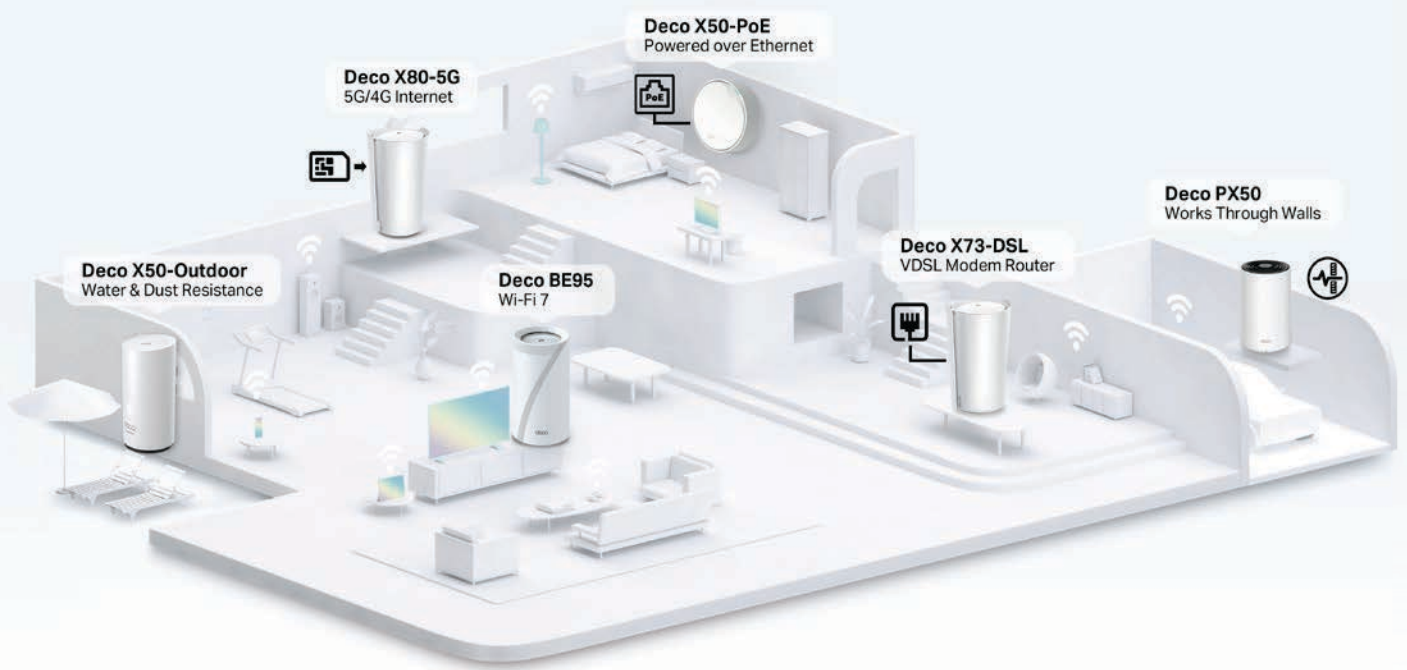

10G Multi-Gigabit Network

- ① 10 Gbps Multi-Gig Internet Access
- ② 10 Gbps Wired Connection

Seamless AI-Driven Mesh for a Smarter Home

Deco uses its custom algorithms to automate the connections on your network, ensuring the strongest possible signals at all times.

 - Malicious content filtering
 - IoT Protection
 - Intrusion Prevention
 - Ad Blocker

Parental Controls

 - Connected with Home Wi-Fi
 - Leave Home (with exclusive kids' app)
 - Geofencing and Real-Time GPS Locations
 - Devices Management
 - App Management

Quality of Service

Comprehensive Reports

Diversified Product Lines Meet Every Scenario

Deco provides solutions for all scenarios, and you can choose different Deco series/installation methods according to your demands. To accommodate these requirements, technologies such as 5G/4G, IP65, and PoE have been integrated into the Deco line.

Multiple Installation Options

Indoor to Outdoor

Tabletop/Ceiling/Wall Mount/Pole Mount

Full-scenario for All Your Internet Demands

Flexible Internet Access

Powerline Mesh: Works Through Walls and Floors

IoT Mesh Built for Smart Living