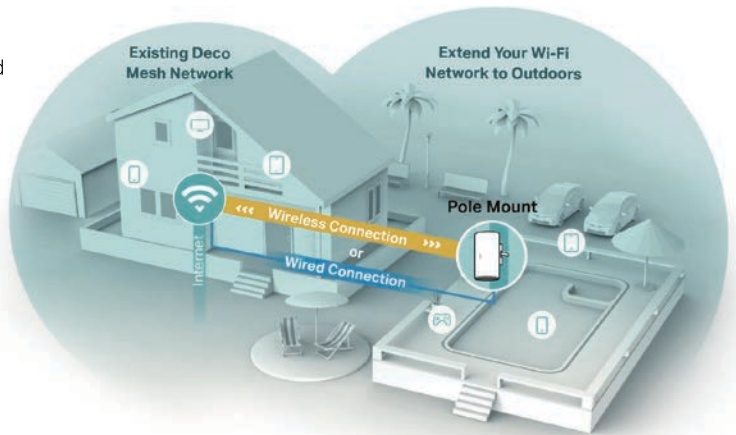

Compact Design, Easy for Installation

Put your Deco anywhere you want

Deco has flexible installation to meet various demand scenarios. Place it on a tabletop or install it on a ceiling or wall with our adaptive accessories.

Ceiling Mount

Wall Mount

Tabletop

Take Your Network Outdoors

AX3000 Outdoor/Indoor Mesh Wi-Fi 6 Unit

Deco X50-Outdoor

➤ Ideal for Fast Outdoor Wi-Fi

Deco X50-Outdoor features a weatherproof enclosure and solid operating temperature, enabling strong Wi-Fi signals outside. Flexible installation and power supply make it even easier for outdoor use.

- IP65 Waterproof & Dustproof
- Great Operating Temperature Range
- Multiple Installation Options
- Supports PoE/AC for Easy Power Supply

➤ Faster, Broader, More Devices

- Wi-Fi 6 Speed up to 3.0 Gbps
- Works with All Deco Models
- Connects over 150 Devices
- Covers up to 2,500 ft² / 230 m² (1 unit)