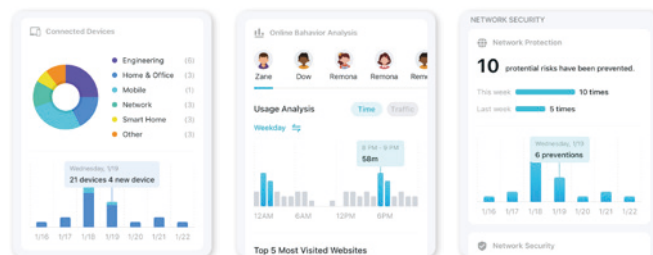

App Blocker

Blocks inappropriate apps by category or by the app itself to ensure children's online experience.

Content Filter and Safe Search

Filter and block content that may not be appropriate for your kids to search for or read by setting keywords like sex, violence, or drugs.

Exclusive App, Comprehensive Network Safety for Kids

The exclusive parental controls app for kids adds the "on the go" scene, allowing parents to track kids' locations, block inappropriate apps/websites, and more, even if they aren't connected to your home Wi-Fi. This helps solve the problem of management permissions when kids are off the internet.

Geofencing and Real-Time GPS Locations

Device Management

Quality of Service (QoS)

By Device Priority

By Application/Mode Priority

Comprehensive Reports

- Internet User Overview
- Online Time Analysis
- Browser History Analysis
- End Device Statistics

deco™

A True Whole Home Mesh Wi-Fi Solution

Deco Mesh provides your home with an integrated, comprehensive mesh Wi-Fi solution, no matter the size of your home or your internet access type. Flexibly create your whole home mesh Wi-Fi system and enjoy a seamless network experience.