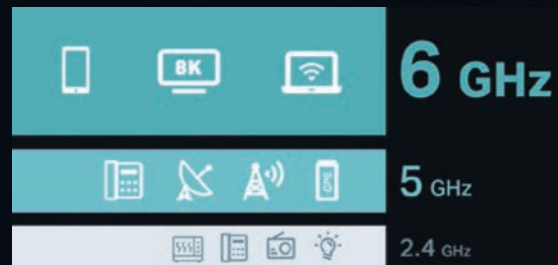

46 Gbps

Wi-Fi Like Never Before

What Does Wi-Fi 7 Bring?

With the upcoming 7th generation of Wi-Fi, the ultimate online experience will be unleashed.

4.8× Faster

Wi-Fi 7 accelerates throughput up to 46 Gbps.

100× Lower Latency*

Worst Case Latency is 100× better compared to Wi-Fi 6 with 15× better AR/VR performance.

5× Network Capacity*

With 320 MHz and MLO (Multi-Link Operation), Wi-Fi 7 provides up to 5× greater capacity than Wi-Fi 6.

*Data is from Broadcom. Maximum wireless signal rates are the physical rates derived from IEEE Standard 802.11 specifications. Actual wireless data throughput and wireless coverage are not guaranteed and will vary as a result of network conditions, client limitations, and environmental factors, including building materials, obstacles, volume and density of traffic, and client location.

▶ 6 GHz: Express Data on the Latest Band

Access to the 6 GHz frequency brings more bandwidth, faster speeds, and lower latency, opening up resources for future innovations in AR/VR, 8K streaming and more.

• The Wide and Clear 6 GHz Band

Unlike the 2.4 GHz and 5 GHz that are filled with signals from microwave ovens, radio, phones, radar, satellite equipment, and Bluetooth, the 6 GHz band brings cleaner and wider band resources to Wi-Fi.