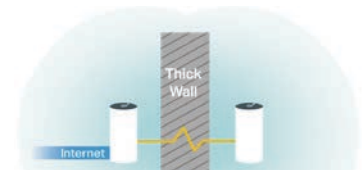

Smart Antennas Boost Your Coverage

By using intelligent algorithms, smart antennas auto-detect Deco units and adjust to the most optimal antenna pattern arrays. This way, with smart antennas, Deco creates the ideal network throughout your home with up to 256 signal patterns.*

Flexible Backhaul Connection Between Deco Units

Flexible backhaul allows Deco to use wireless, wired, and powerline as a hybrid backhaul at the same time,* ensuring the best connection between Deco units.

Multi-Band Backhaul

Deco communicates with each unit simultaneously across different frequency bands to increase throughput and coverage.

Ethernet Wired Backhaul

Use Ethernet cables to connect each Deco unit together to create a wired backhaul connection. This way, you'll have a more stable and faster network.