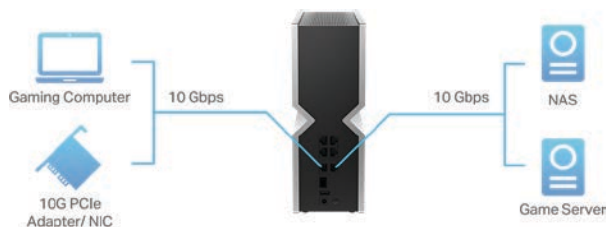

Wi-Fi 7 Applications

A Real Upgrade for Businesses

An Unstoppable Stream of Entertainment

A Revolution in the Intelligent Lifestyle

10GbE

10G and 2.5G Multi-Gigabit Ports — Multi-Gigabit Wired Connections and Unlock the Full Potential of Wi-Fi 7

TP-Link Wi-Fi 7 routers, range extenders, and Deco Whole Home Mesh Wi-Fi with 10GbE and 2.5GbE ports

▶ 10G and 2.5G WAN Ports Maximize Internet Access

10 Gbps or 2.5 Gbps WAN ports make full use of gigabit speeds from your local ISP. Break through the 1G bottleneck and drive your devices to peak performance. WAN/LAN support gives you remarkable flexibility to tailor both ports to fit your network's needs.

▶ 10G and 2.5G LAN Ports for Super-Fast Transfer Rates

Transmit stable multi-gigabit connections to the 10G and 2.5G LAN ports. By connecting your wired devices, such as a gaming PC and Network-Attached Storage (NAS) server, experience immersive gaming without lag, transfer files at gigabit speeds, and edit large images and videos from your NAS.

▶ Same Cables, New Speed

Designed to integrate flawlessly into existing gigabit Ethernet network infrastructures, guaranteeing speeds 5x faster* using standard Cat 5e Ethernet cables—no Cat 6 wiring needed. With Cat 6a or higher rated cables, 10G connections can reach up to 100 meters (328 feet).