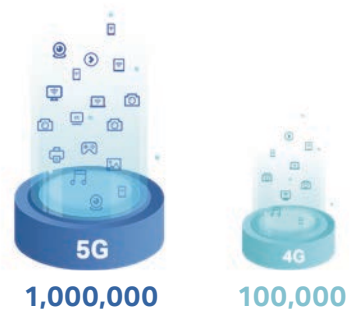

What is 5G?

5G is the 5th generation of mobile networking, which enables connections for virtually everything.

What Does TP-Link 5G + Wi-Fi 7 Bring?

5G brings ultra-fast connections into your home and unlocks true Wi-Fi 7 speeds. Take advantage of the incredible fast upload speeds—upload videos and live stream your life! Just plug in the 5G SIM card and play with the latest generation of Wi-Fi.

How does 5G work ?

The new **5G NR** air interface will further enhance OFDM to deliver a much higher degree of flexibility and scalability. 5G can operate in both lower bands (e.g., **sub-6 GHz**) as well as **mmWave** (e.g., 24 GHz and up), which will bring extreme capacity, multi-Gbps throughput, and low latency.

17x Faster than 4G, up to 20 Gbps*

Lower latency, down to 1ms

Denser Connections

The Number of Devices per 1 km² Supports

5G applications

Enhanced mobile broadband

5G mobile technology ushers in new immersive experiences such as VR and AR with faster, more uniform data rates, lower latency, and lower cost-per-bit.

VR

Cloud Gaming

Self-Driving Cars

Remote Operation

Logistics

Smart Cities

Mission-critical communications

5G enables new services that can transform industries with ultra-reliable, available, low-latency links like self-driving cars and remote operation.