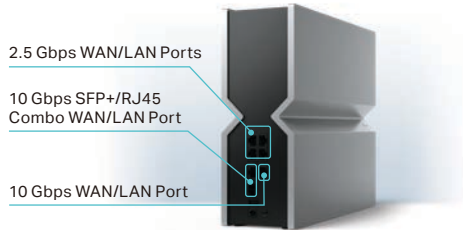

10G Multi-Gig Internet Connection

Don't waste your gigabit internet access. BE900 is equipped with a 10 Gbps WAN/LAN Port, a 10 Gbps SFP+/RJ45 Combo WAN/LAN Port, and four 2.5 Gbps LAN ports, ensuring maximum flexibility and boosted throughput. With SFP+, NAS can be provided with high-speed fiber data transmission.