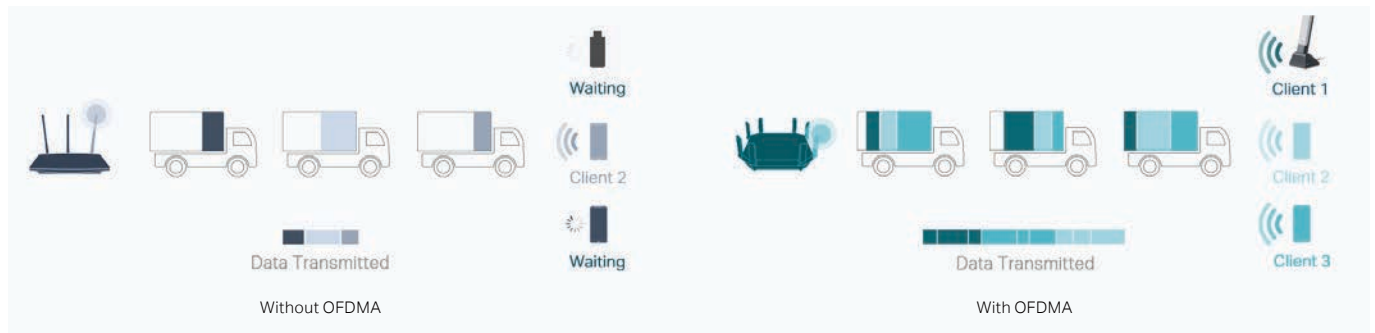

Lower Latency, Higher Efficiency, and Less Congestion

With cutting-edge Wi-Fi 6 technology, enjoy extreme speeds, lower latency, and improved connections. OFDMA creates separate channel segments for devices to communicate while MU-MIMO allows multiple clients to simultaneously receive data. A combination of OFDMA and MU-MIMO technologies ensures the most efficient Wi-Fi connection for your PC.