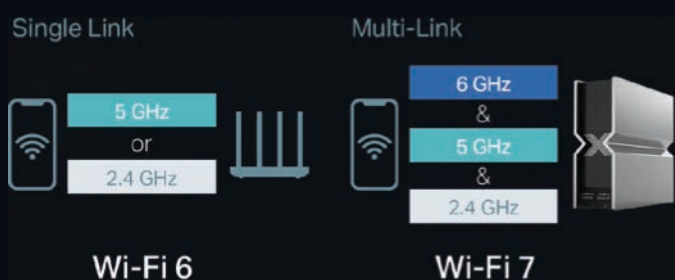

▶ 6 GHz: Express Data on the Latest Band

Access to the 6 GHz frequency brings more bandwidth, faster speeds, and lower latency, opening up resources for future innovations in AR/VR, 8K streaming and more.

• The Wide and Clear 6 GHz Band

Unlike the 2.4 GHz and 5 GHz that are filled with signals from microwave ovens, radio, phones, radar, satellite equipment, and Bluetooth, the 6 GHz band brings cleaner and wider band resources to Wi-Fi.

• Up to 320 MHz Bandwidth Brings the Ultimate Speed

The Wi-Fi 7 protocol standard adds a 320 MHz bandwidth mode for 6 GHz, directly doubling Wi-Fi 6 throughput. Now you can stream 8K in the express lane with double the width, ensuring other devices don't interfere with your streaming.

▶ Multi-Link Operation (MLO) Increases Throughput, Reduce Latency and Improve Reliability

Traditional Wi-Fi devices use a single link to transmit data. With Multi-Link Operation (MLO), Wi-Fi 7 enables devices to simultaneously send and receive data across different frequency bands and channels to increase throughput, reduce latency, and improve reliability for emerging applications like VR/AR, online gaming, remote offices, and cloud computing.