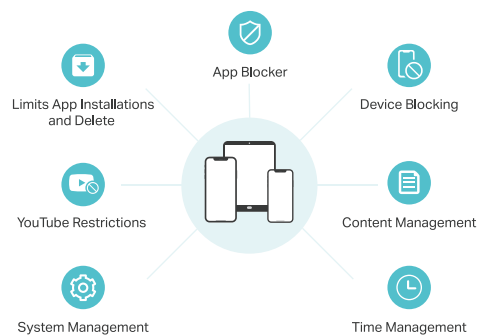

Device Management

Quality of Service (QoS)