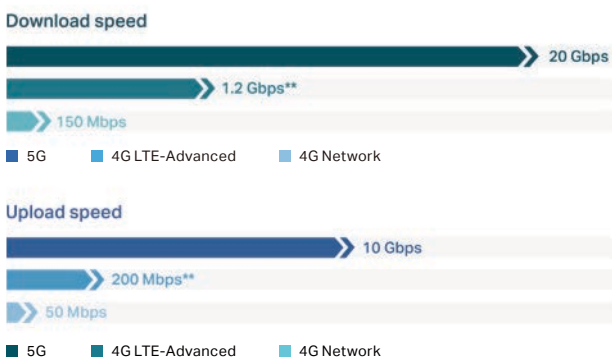

**Refer to the below corresponding pages to find the product models.

5G

The Perfect Fusion of Cutting-Edge Tech for Multi-Gigabit Wi-Fi

The 5th Generation of Cellular Networks + The 7th Generation of Wi-Fi Networks

What is 5G?

5G is the 5th generation of mobile networking, which enables connections for virtually everything.

What Does TP-Link 5G + Wi-Fi 7 Bring?

5G brings ultra-fast connections into your home and unlocks true Wi-Fi 7 speeds. Take advantage of the incredible fast upload speeds—upload videos and live stream your life! Just plug in the 5G SIM card and play with the latest generation of Wi-Fi.

How does 5G work ?

The new **5G NR** air interface will further enhance OFDM to deliver a much higher degree of flexibility and scalability. 5G can operate in both lower bands (e.g., **sub-6 GHz**) as well as **mmWave** (e.g., 24 GHz and up), which will bring extreme capacity, multi-Gbps throughput, and low latency.

17x Faster than 4G, up to 20 Gbps*

Lower latency, down to 1ms

Denser Connections

The Number of Devices per 1 km² Supports

5G applications

Enhanced mobile broadband

5G mobile technology ushers in new immersive experiences such as VR and AR with faster, more uniform data rates, lower latency, and lower cost-per-bit.