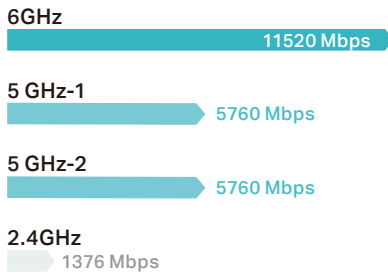

Wi-Fi 7 Routers

The Face of the 10G+ Era

BE24000 Quad-Band Wi-Fi 7 Router

Archer BE900

Wi-Fi 7

LED Screen
Displays weather, graphics, and time.

Touchscreen
Displays the real-time 10G speeds and increases user interaction and interest

Multi-Gig Internet Connection
2x 10 Gbps WAN/LAN, 4x 2.5 Gbps LAN

EasyMesh-Compatible*
Flexibly Create a Mesh Network

Cutting-Edge Processing
2.2 GHz Quad-Core CPU

Up to 24 Gbps Quad-Band Wi-Fi and 10 Gbps Wired Connectivity

Top-Notch Design to Match Your Quality of Life

Quad-Band BE24000 Speeds for Multiple 8K

Stream multiple 8K videos with BE24000 Quad-band Wi-Fi speeds. Boosted by 4096-QAM and HE320, BE900 delivers astonishing wireless speeds with ultra-wide bandwidth enabling multiple online media playing instantly.

10G Multi-Gig Internet Connection

Don't waste your gigabit internet access. BE900 is equipped with a 10 Gbps WAN/LAN Port, a 10 Gbps SFP+/RJ45 Combo WAN/LAN Port, and four 2.5 Gbps LAN ports, ensuring maximum flexibility and boosted throughput. With SFP+, NAS can be provided with high-speed fiber data transmission.

Cutting-Edge Processing

Combining Quad-band Wi-Fi with a powerful Quad-Core CPU, Archer BE900 provides sixteen simultaneous data streams to open up more bandwidth and help your devices operate at full speed.

Wi-Fi 7: Faster Speeds, Lower Latency.

Wi-Fi 7 is the upcoming Wi-Fi standard. It utilizes the 2.4 GHz, 5 GHz, and 6 GHz frequency bands to deliver higher Wi-Fi speeds, lower latency, higher efficiency and stronger anti jamming.

More Throughput

Up to 24 Gbps Wi-Fi 7 speeds and new 320 MHz bandwidth mode for 6 GHz double throughput. 4K-QAM and MLO further increase throughput.

Less Latency