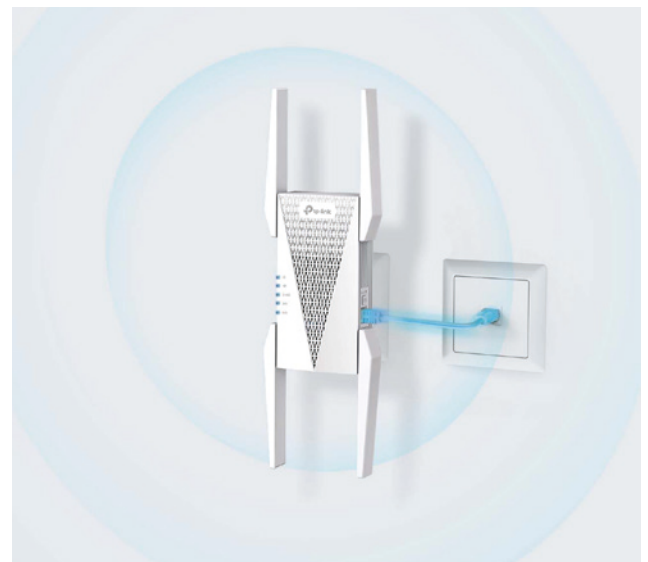

Improved Capacity

Provides up to 1200 MHz additional spectrum, more than doubling the number of pathways and dramatically increasing network capacity.

Uninterrupted Streaming

Create a Mesh network by connecting to a EasyMesh-Compatible* router for seamless whole home coverage.

Built-In Access Point Mode

RE815XE is more than just a range extender. Simply plug an Ethernet cable into its port to easily turn wired connections into high-speed tri-band wireless signals.

*The EasyMesh Compatible function is still being developed on some models and will be supported in subsequent software updates.