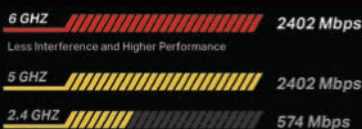

▶ Unparalleled Tri-Band Speed

The brand-new 6 GHz band is wide enough for 7 extra 160 MHz channels. Exclusive to Wi-Fi 6E devices, 6 GHz prevents drops in speed and interference from legacy devices.

▶ Refined Security