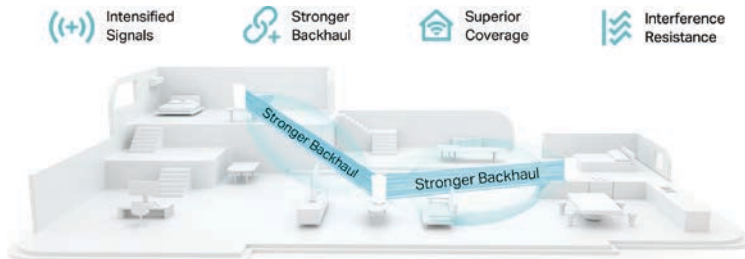

deco™

A True Whole Home Mesh Wi-Fi Solution

Deco Mesh provides your home with an integrated, comprehensive mesh Wi-Fi solution, no matter the size of your home or your internet access type. Flexibly create your whole home mesh Wi-Fi system and enjoy a seamless network experience.

Why is Deco Always the Best?

The Latest and Comprehensive Mesh System

- Improved Coverage
- Smart Antennas
- Optional Backhaul
- Seamless AI-Driven Mesh

Best Mesh with the Latest Advanced Technology

- Wi-Fi 7
- 5G
- 10G Multi-Gigabit Network
- Seamless AI-Driven Mesh
- HomeShield

Diversified Product Line Meets Every Scenario

- Multiple Installation Options
- Full-Scenario for All Your Internet Demands

The Latest and Comprehensive Mesh System

Improved Whole Home Coverage

The Deco system eliminates weak signal areas with a single Wi-Fi network that covers every corner of your home with seamless roaming, adaptive path selection, and self-healing. No more searching around for a stable connection, whether you're in the basement, garage, or yard.

Smart Antennas Boost Your Coverage

By using intelligent algorithms, smart antennas auto-detect Deco units and adjust to the most optimal antenna pattern arrays. This way, with smart antennas, Deco creates the ideal network throughout your home with up to 256 signal patterns.*