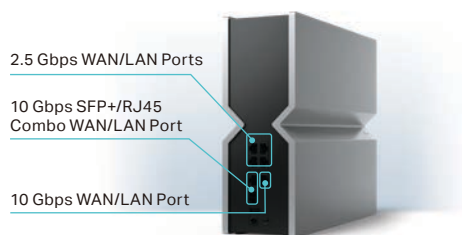

Wi-Fi 7 Applications

A Real Upgrade for Businesses

An Unstoppable Stream of Entertainment

A Revolution in the Intelligent Lifestyle

10GbE

10G and 2.5G Multi-Gigabit Ports — Multi-Gigabit Wired Connections and Unlock the Full Potential of Wi-Fi 7

TP-Link Wi-Fi 7 routers, range extenders, and Deco Whole Home Mesh Wi-Fi with 10GbE and 2.5GbE ports

▶ 10G and 2.5G WAN Ports Maximize Internet Access

10 Gbps or 2.5 Gbps WAN ports make full use of gigabit speeds from your local ISP. Break through the 1G bottleneck and drive your devices to peak performance. WAN/LAN support gives you remarkable flexibility to tailor both ports to fit your network's needs.

▶ 10G and 2.5G LAN Ports for Super-Fast Transfer Rates

Transmit stable multi-gigabit connections to the 10G and 2.5G LAN ports. By connecting your wired devices, such as a gaming PC and Network-Attached Storage (NAS) server, experience immersive gaming without lag, transfer files at gigabit speeds, and edit large images and videos from your NAS.