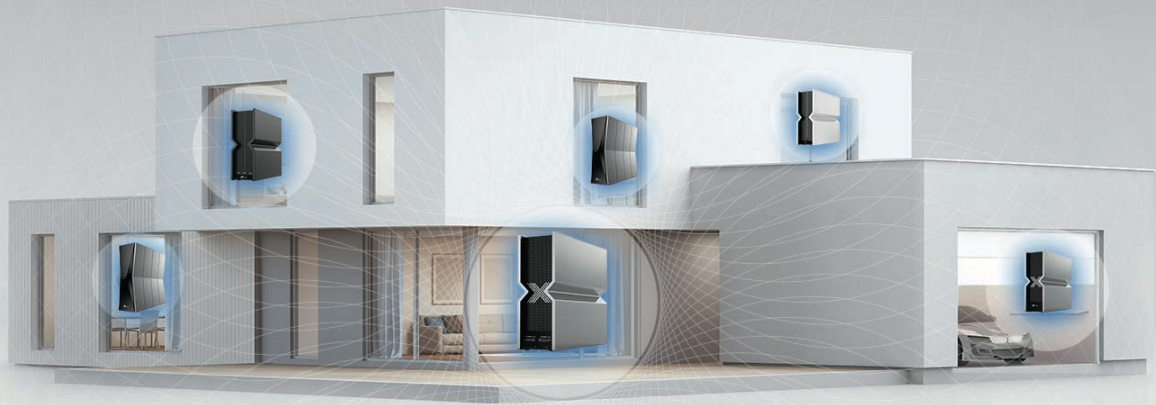

EasyMesh

The Simplest Way to Create Whole Home Multi-Gigabit Mesh Wi-Fi 7

Experience strong, stable, and seamless wireless connections throughout your home with EasyMesh.* A whole home mesh standard works across different access points for ultimate flexibility.

More than Wi-Fi 7 routers and ranges extenders, the majority of TP-Link Wi-Fi 6 and Wi-Fi 5 routers and ranges extenders also support EasyMesh to easily set up Whole Home Mesh Wi-Fi.