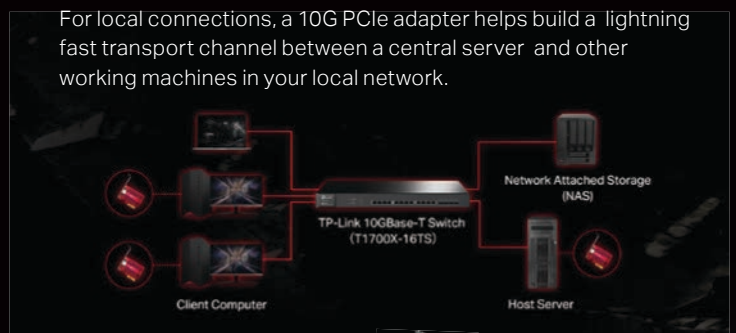

Local Data Transmissions in Seconds

For local connections, a 10G PCIe adapter helps build a lightning fast transport channel between a central server and other working machines in your local network.