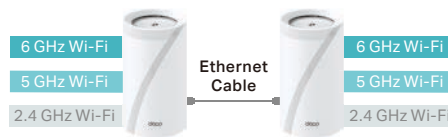

Ethernet Wired Backhaul

Use Ethernet cables to connect each Deco unit together to create a wired backhaul connection. This way, you'll have a more stable and faster network.